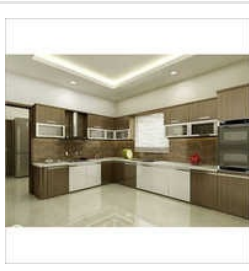

Designer Stainless Steel Grill

Truck Mounted SS Tanks

Aluminum Roof Ventilators

Stainless Steel Modular Kitchen

Modular Prefabricated House

Modular Prefabricated Room

20 Feet Warehouse Shed

L Shape Modern Kitchen